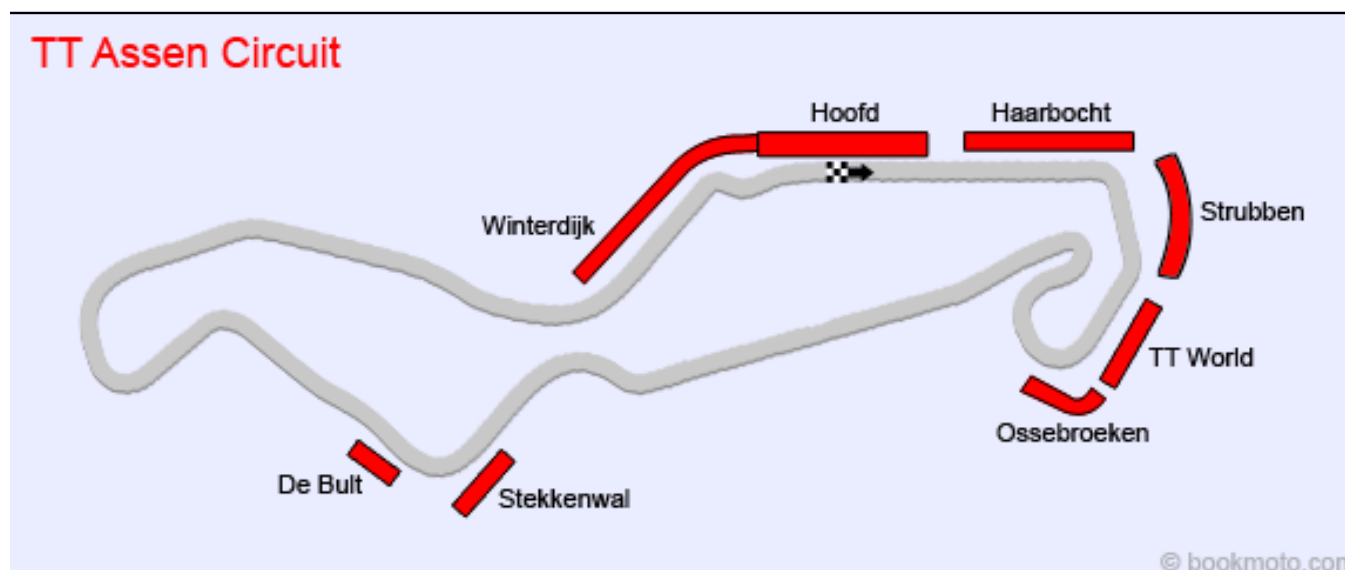

The current normal ticket prices are expected to be available until 10 June 2012.

Viewing Area	Entry	Facilities	Type	Price (£)
£72 - £89				
Hoofd	Sat		Adult	89 sold out
Geert Timmer	Sat		Adult	87 sold out
Strubben	Sat		Adult	78 sold out
TT World	Sat		Adult	73
£54 - £72				
General Admission	Thu-Sat		Adult	69
Winterdijk	Sat		Adult	69
Ossebroeken	Sat		Adult	62
Haarbocht	Sat		Adult	57
Bult	Sat		Adult	54
Stekkenwal	Sat		Adult	54
£36 - £54				
General Admission	Sat		Adult	37
General Admission	Thu-Fri		Adult	37
£19 - £36				
General Admission	Fri		Adult	23