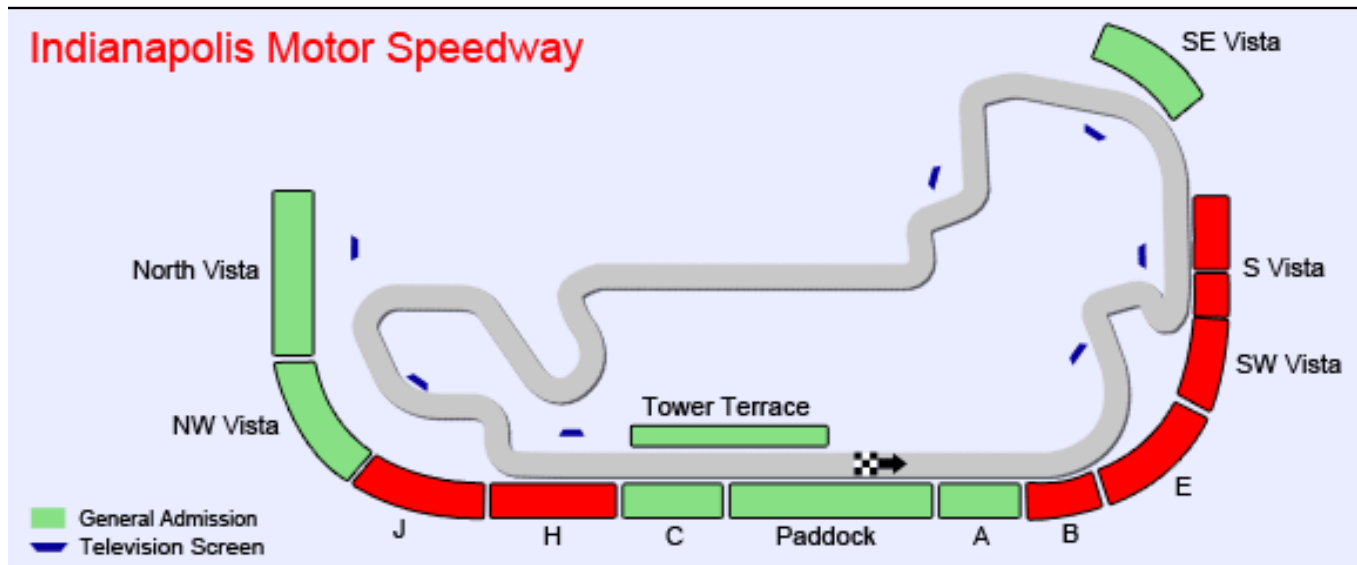

The current normal ticket prices are expected to be available until 21 July 2012.

Viewing Area	Entry	Facilities	Type	Price (£)
£72 - £93				
B Penthouse	Sun	 	Adult	93
E Penthouse	Sun	 	Adult	93
South Vista Deck	Sun	 	Adult	93
Southwest Vista Deck	Sun	 	Adult	93
A Penthouse	Sun	 	Adult	75
Northwest Vista Deck	Sun	 	Adult	75
£50 - £72				
Grandstand J	Sun	 	Adult	64
South Vista Turn (Section 1-5)	Sun	 	Adult	64
E Box	Sun	 	Adult	57
Grandstand H	Sun	 	Adult	57
Paddock Penthouse (Section 1-20)	Sun	 	Adult	57
Southwest Vista	Sun	 	Adult	57
£29 - £50				
B Box	Sun	 	Adult	50

All prices are subject to a service and delivery charge. For a complete quote please visit our website and enter the number of tickets you require.

Extra Ticketing Information

General Admission ticketholders can access both viewing mounds and non-reserved seating areas in grandstands A, C, North Vista, Northwest Vista, Paddock Box, Southeast Vista and Tower Terrace.