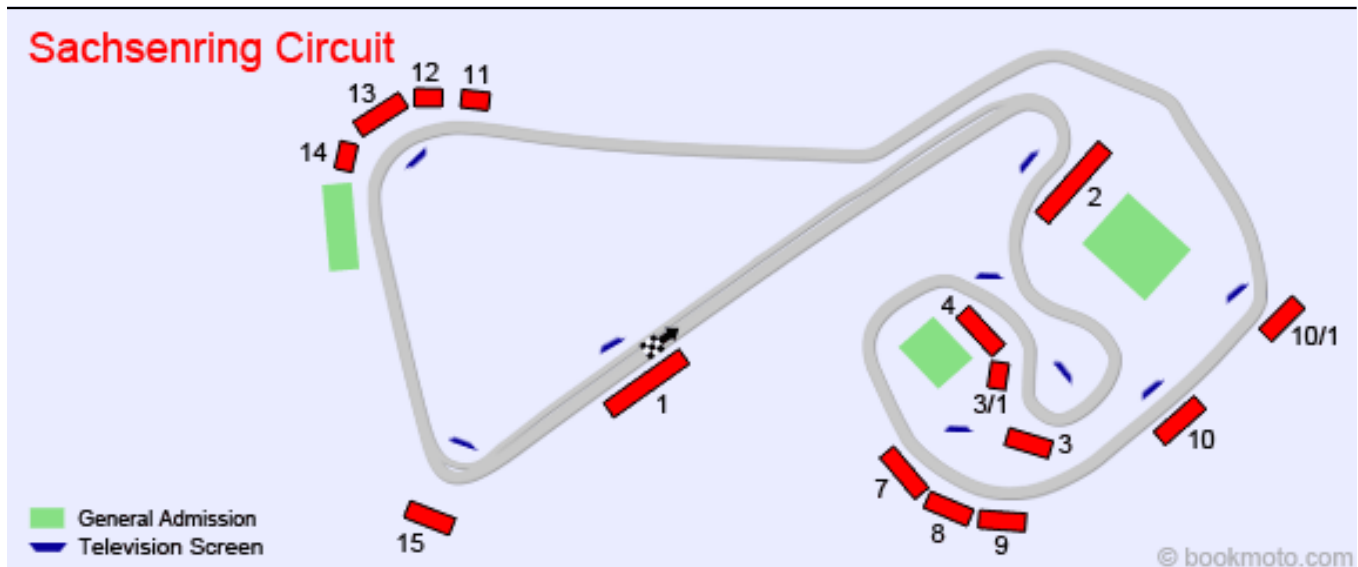

The current normal ticket prices are expected to be available until 15 June 2012.

Viewing Area	Entry	Facilities	Type	Price (£)
£115 - £130				
T1	Fri-Sun	 	Adult	130
T2/1	Fri-Sun	 	Adult	130
T2/2	Fri-Sun	 	Adult	130
T7	Fri-Sun	 	Adult	130
T8	Fri-Sun	 	Adult	130
T9	Fri-Sun	 	Adult	130 sold out
T10	Fri-Sun	 	Adult	116 sold out
T10/1	Fri-Sun	 	Adult	116
T11	Fri-Sun	 	Adult	116
T12	Fri-Sun	 	Adult	116
T13	Fri-Sun	 	Adult	116
T14	Fri-Sun	 	Adult	116
T3	Fri-Sun	 	Adult	116 sold out
T3/1	Fri-Sun	 	Adult	116
T4	Fri-Sun	 	Adult	116
£100 - £115				