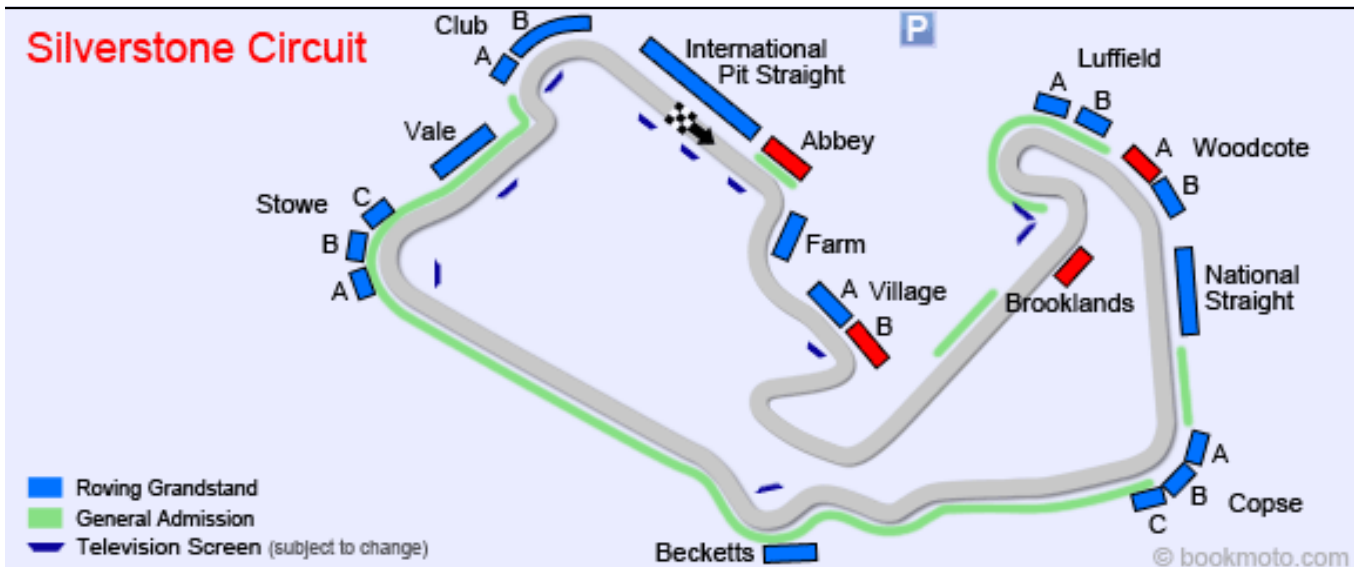

British MotoGP

RACE TICKETS

15 June 2012 to 17 June 2012

This price list and information was generated on 20/05/12 01:45. All content in this document is subject to change without notice so please check www.bookmoto.com for the latest information.

The current normal ticket prices are expected to be available until 10 June 2012.

Viewing Area	Entry	Facilities	Type	Price (£)
Platinum Reserved				
Abbey	Fri-Sun		Adult	150 sold out
Village B	Fri-Sun		Adult	150
Woodcote A	Fri-Sun		Adult	150
Abbey	Sun		Adult	110 sold out
Village B	Sun		Adult	110 sold out
Woodcote A	Sun		Adult	110
Roving				
Roving Grandstand	Fri-Sun		Adult	95
Roving Grandstand	Sun		Adult	75
Roving Grandstand	Sat		Adult	45
Roving Grandstand	Fri		Adult	15
General Admission				
General Admission	Fri-Sun		Adult	75
General Admission	Sun		Adult	65
General Admission	Sat		Adult	35